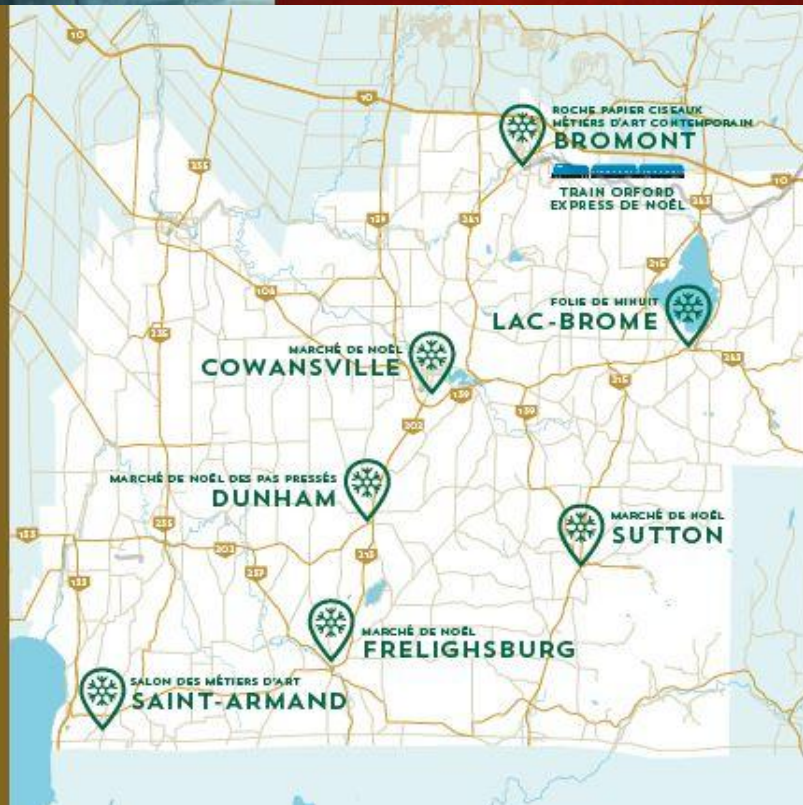

For your Christmas shopping, discover seven Christmas markets spread out across the Brome-Missisquoi region. It's an adventure made all the more enchanting by the Eastern Townships' winterlandscape and the awesome talent of local artisans.

### DUNHAM

Marché de Noël  
des pas pressés  
Family and collective  
Christmas market  
Relais de la Diligence  
3809, rue Principale

15, 16 DEC

### FRELIGHSBURG

Marché de Noël dans une  
magnifique église anglicane  
Christmas market in a  
beautiful anglican church  
Église Anglicane  
5, chemin Garagona

24, 25 NOV, 1, 2 DEC

### ORFORD EXPRESS

Train de Noël  
Départ de Bromont  
à 10 h et 13 h  
Christmas train  
Departure from Bromont  
at 10 am and 1 pm